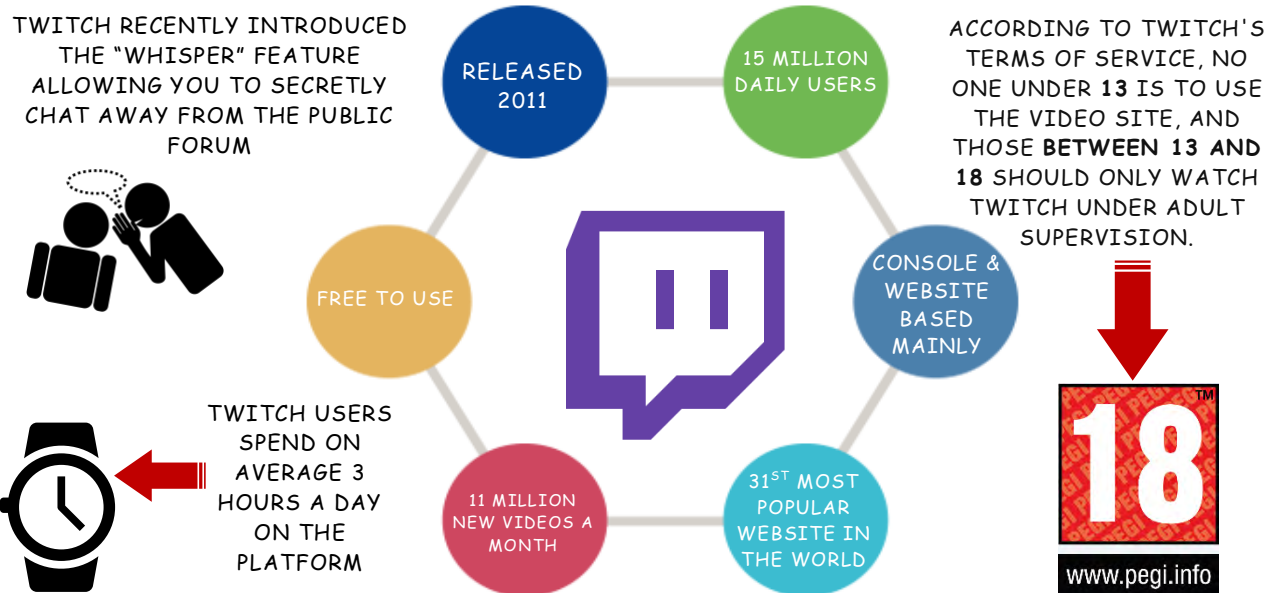

Twitch is a 'streaming' platform where those who are gaming, can stream this live onto Twitch for other users to watch, get involved or learn from. Fans who really like what you are posting can pay you in virtual currency, which you can withdraw into real money after you reach £100. Massively appealing to younger users and for consoles like Xbox, the app is pre-installed when you buy it.

## GOOD POINTS

1. Watching the right broadcasters and with the right supervision, children can have a better online experience with gaming using Twitch.
2. Reporting is easy and simple to use, you can report in chat, in stream and through their website for many reasons.
3. Only around 8% of Twitch users are between the age 18 and 35. Most users are believed to be ages under that.